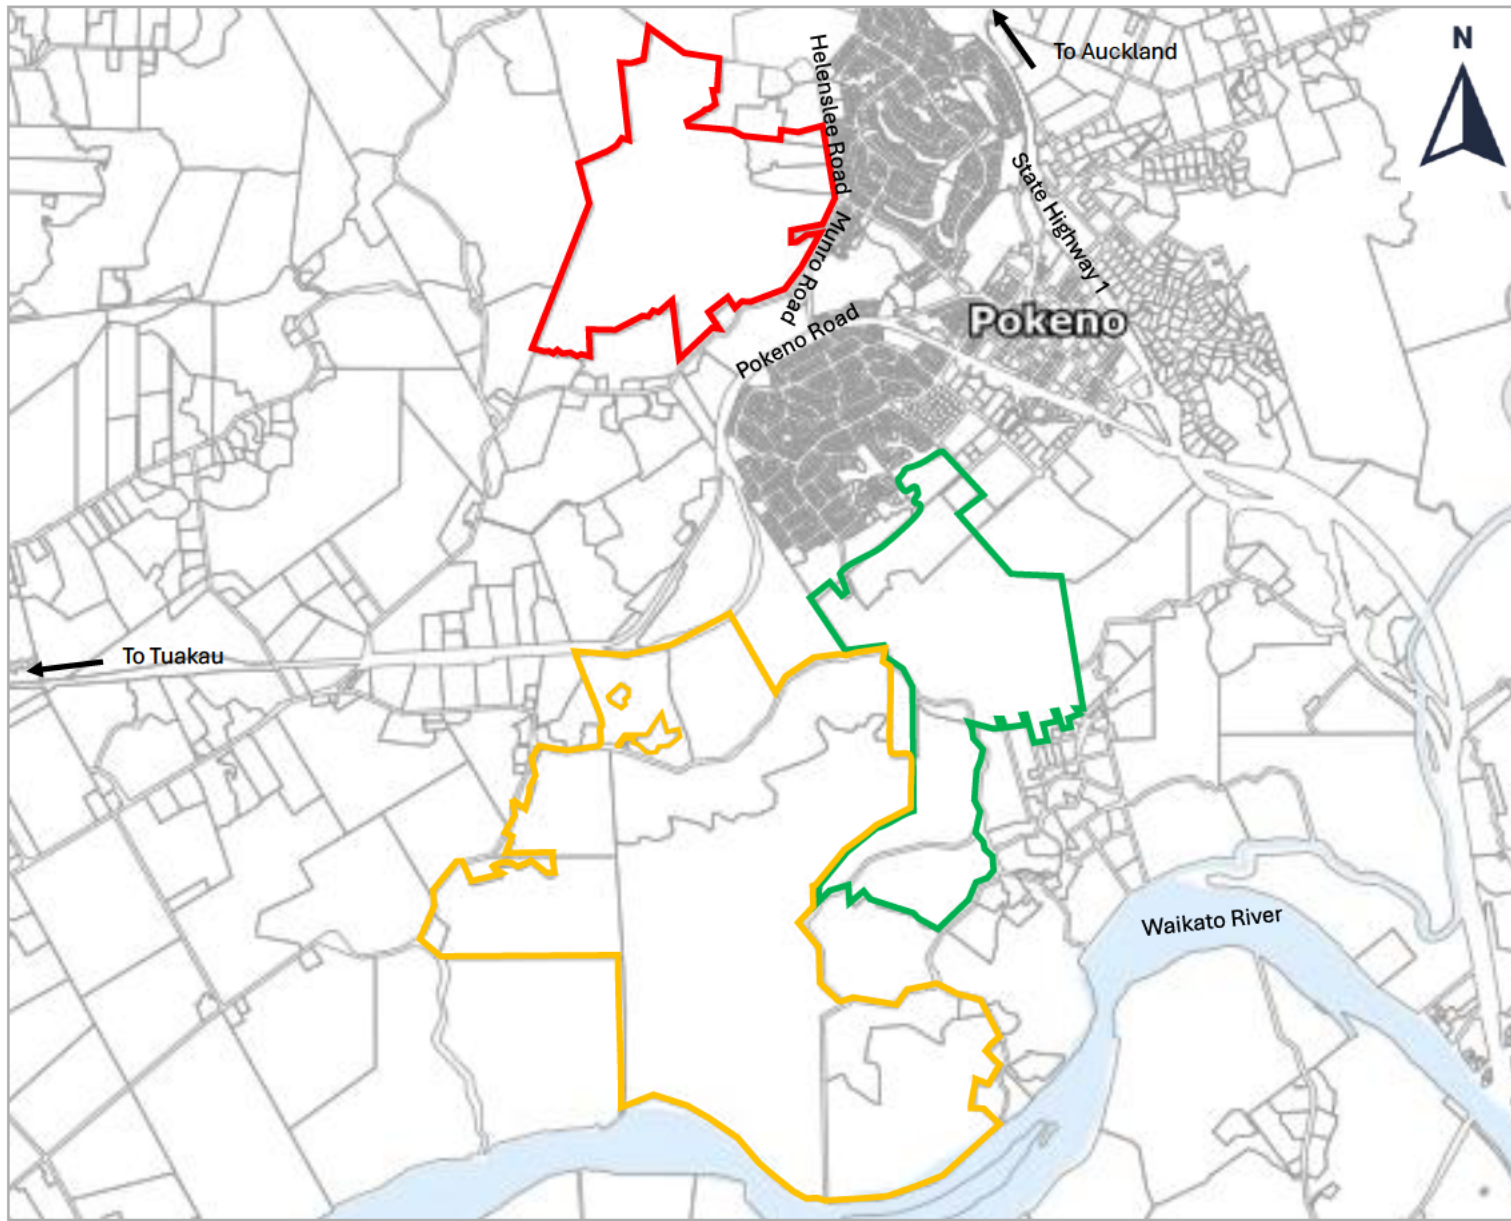

Attachment 2: Site Plan

Legend

- Pokeno West
- Pokeno South / Havelock
- Yes Valley Resort