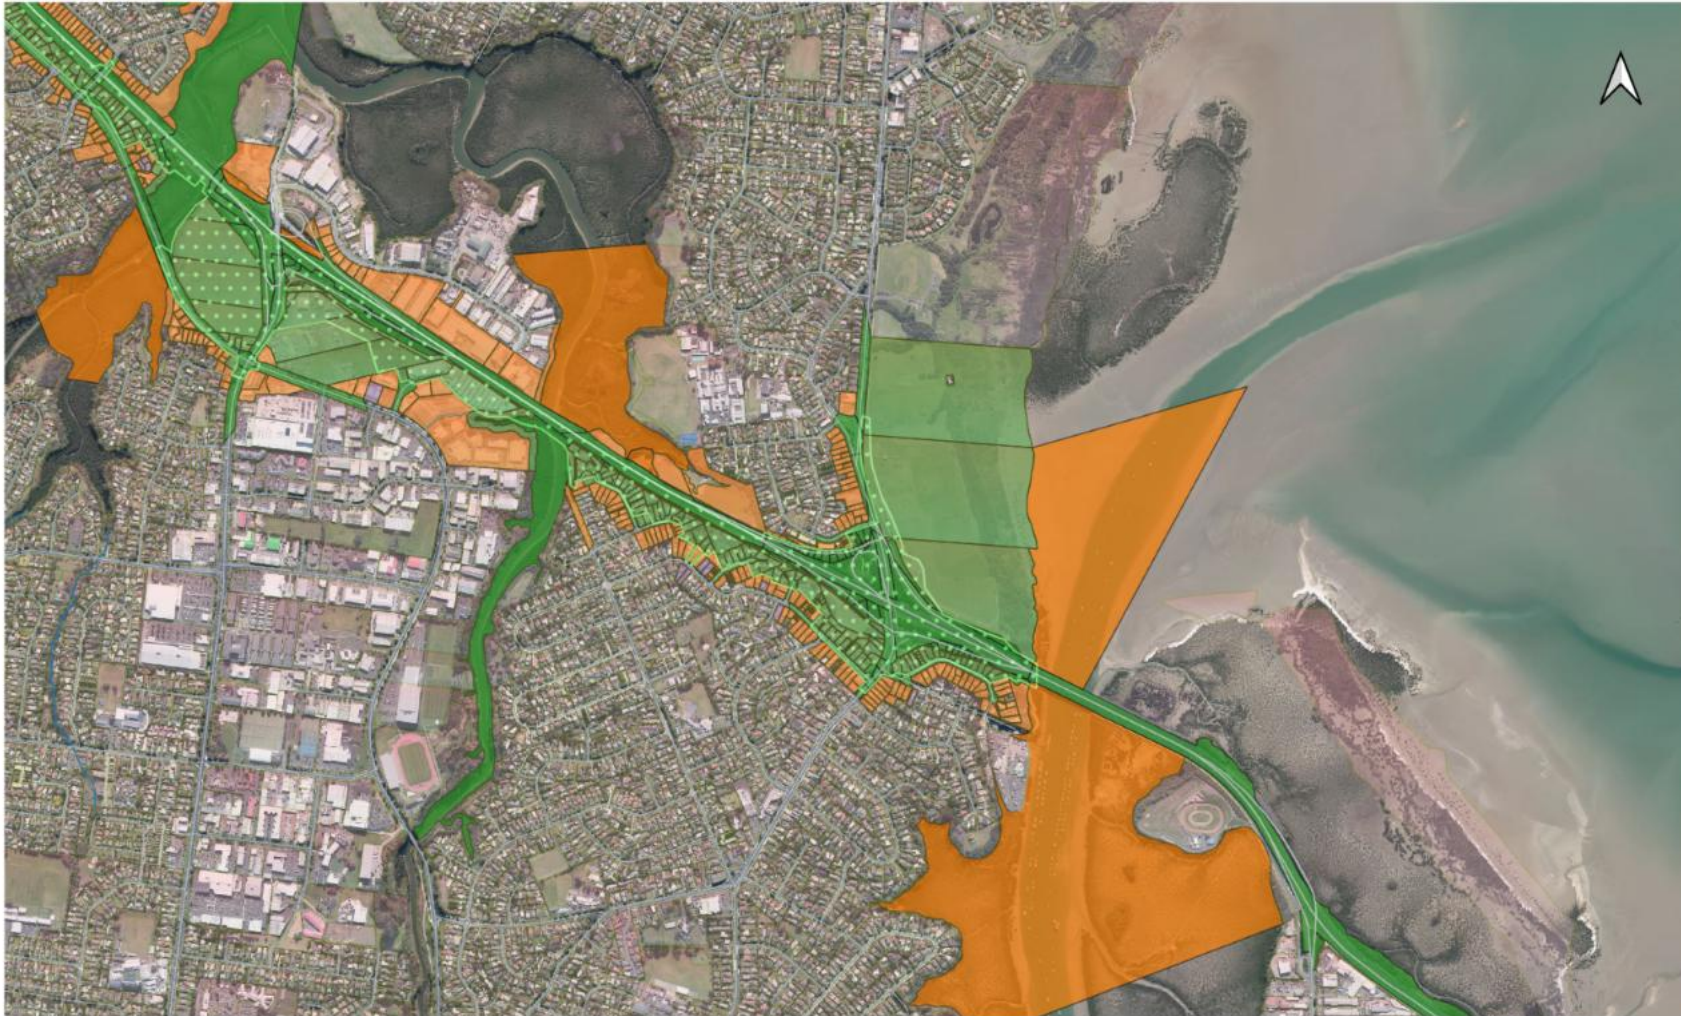

0 250 500 m

North West Rapid Transit Map 2

- Project area
- Shares boundary & within context
- Roads
- Application land
- Close enough to be considered adjacent
- Watercourses

0 250 500 m

North West Rapid Transit Map 3