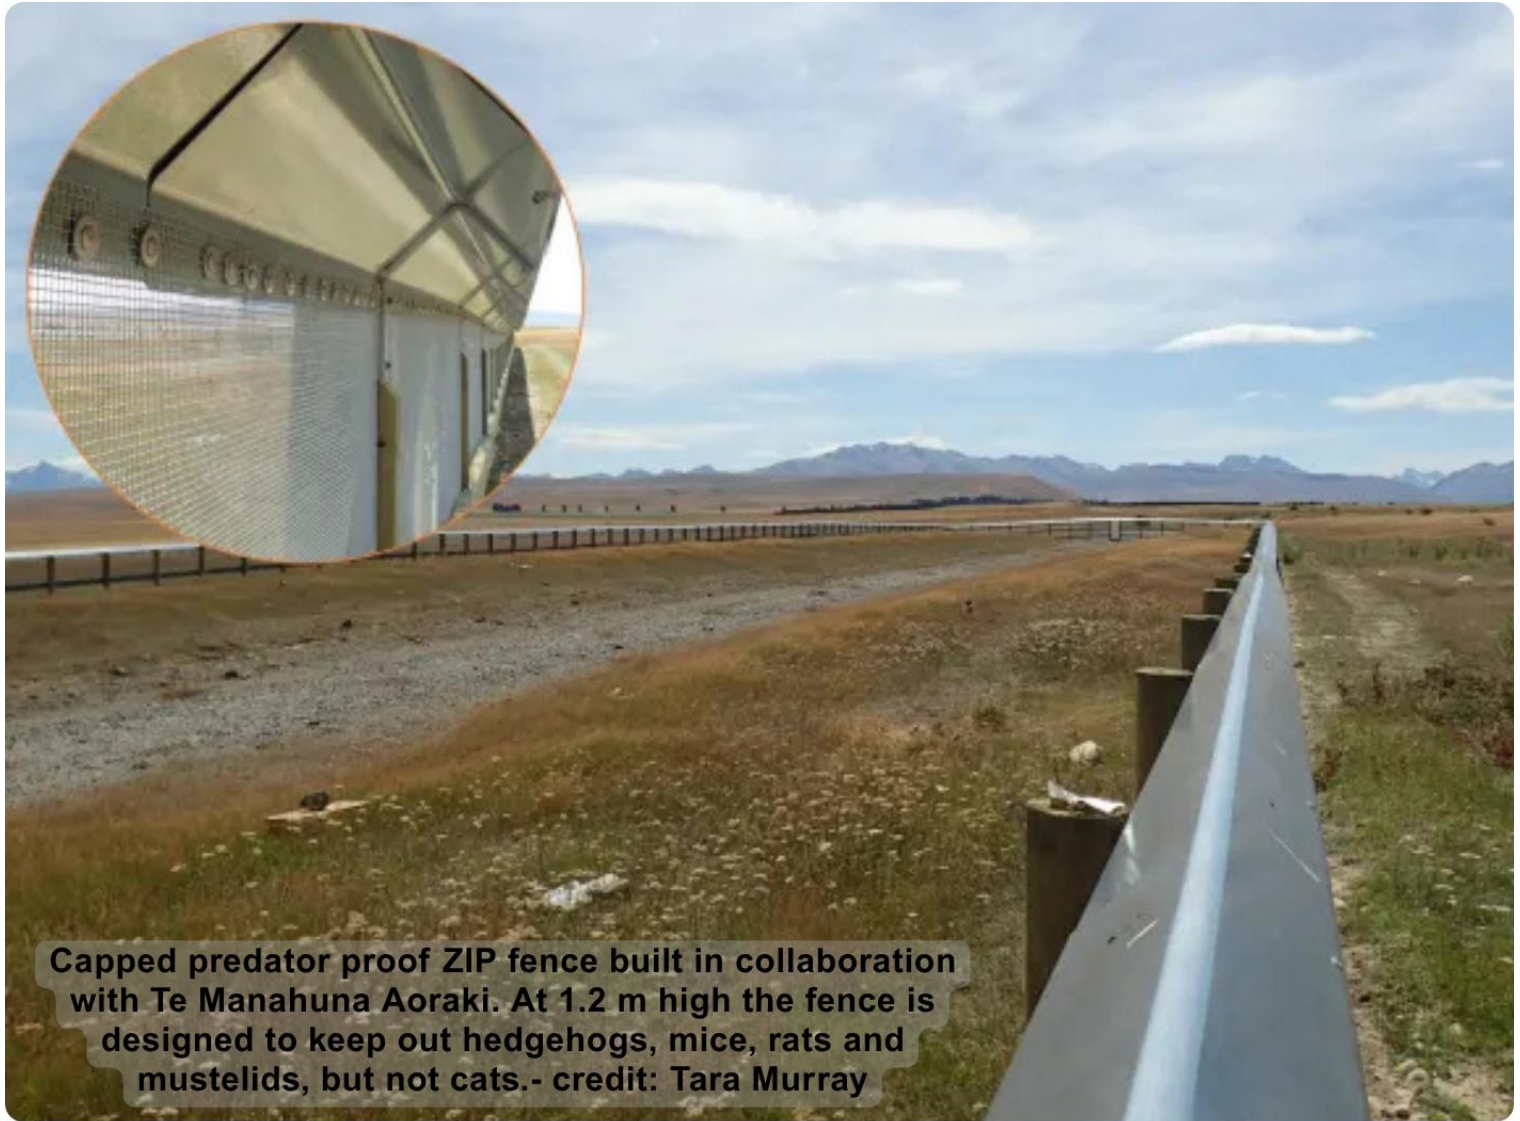

Rabbit outside enclosure is captured by motion activated camera. Photo: RNZ

The predator-free enclosure at Te Manahuna Aoraki. Photo: Phil Tisch

Capped predator proof ZIP fence built in collaboration with Te Manahuna Aoraki. At 1.2 m high the fence is designed to keep out hedgehogs, mice, rats and mustelids, but not cats.- credit: Tara Murray

The predator proof fence protects a 200m long section of a 5m wide gravel road where the most intensively studied population of the robust grasshopper has taken up residence.- credit: Tara Murray

LINZ image showing the cultivated area at eastern side since 2016

REG team took photo on site last February 2025 showing the cultivated area from center pointing eastern side of the site

LINZ image showing the cultivated area at southern side since 2016