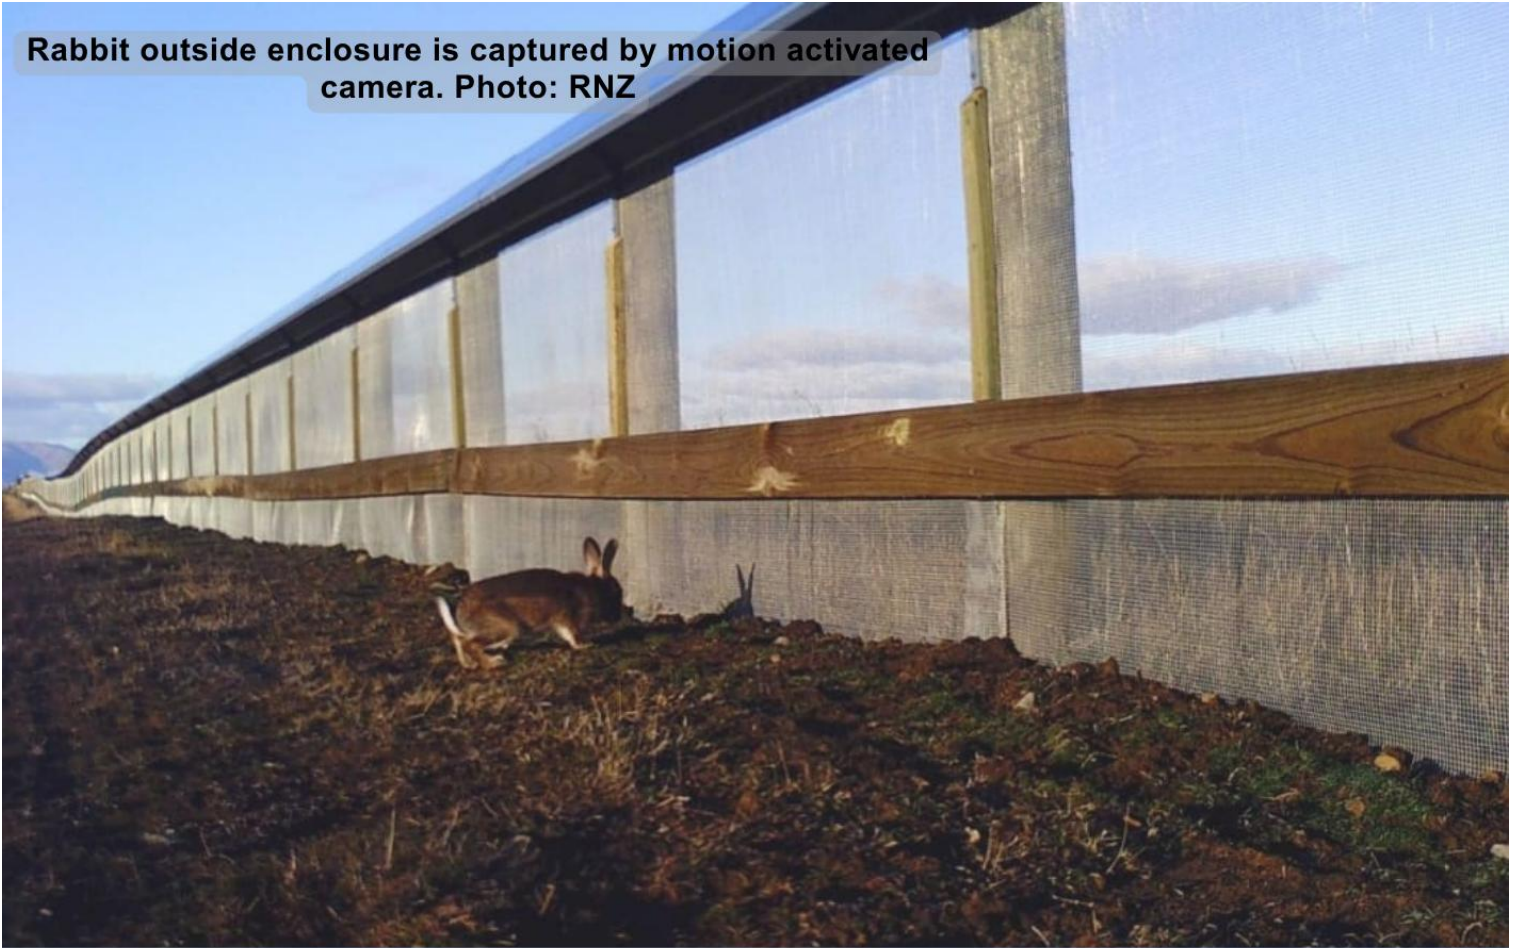

Rabbit outside enclosure is captured by motion activated camera. Photo: RNZ

The predator-free enclosure at Te Manahuna Aoraki. Photo: Phil Tisch

Capped predator proof ZIP fence built in collaboration with Te Manahuna Aoraki. At 1.2 m high the fence is designed to keep out hedgehogs, mice, rats and mustelids, but not cats.- credit: Tara Murray

The predator proof fence protects a 200m long section of a 5m wide gravel road where the most intensively studied population of the robust grasshopper has taken up residence.- credit: Tara Murray

LINZ image showing the cultivated area at eastern side since 2016

REG team took photo on site last February 2025 showing the cultivated area from center pointing eastern side of the site

LINZ image showing the cultivated area at southern side since 2016