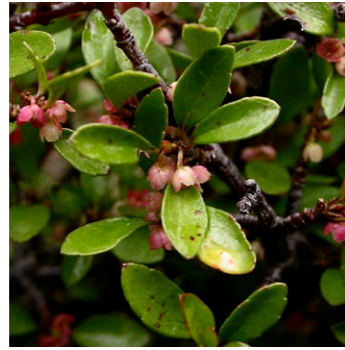

Landscape Mitigation Plant Palette

Native Boundary Plants

Aristotelia fruticosa
Mountain Wineberry
Mature height: 5- 9m

Coprosma intertexta
Tumbledown Coprosma
Mature height: 5m

Coprosoma propinqua
Mingimingi
Mature height: 3m
Not threatened