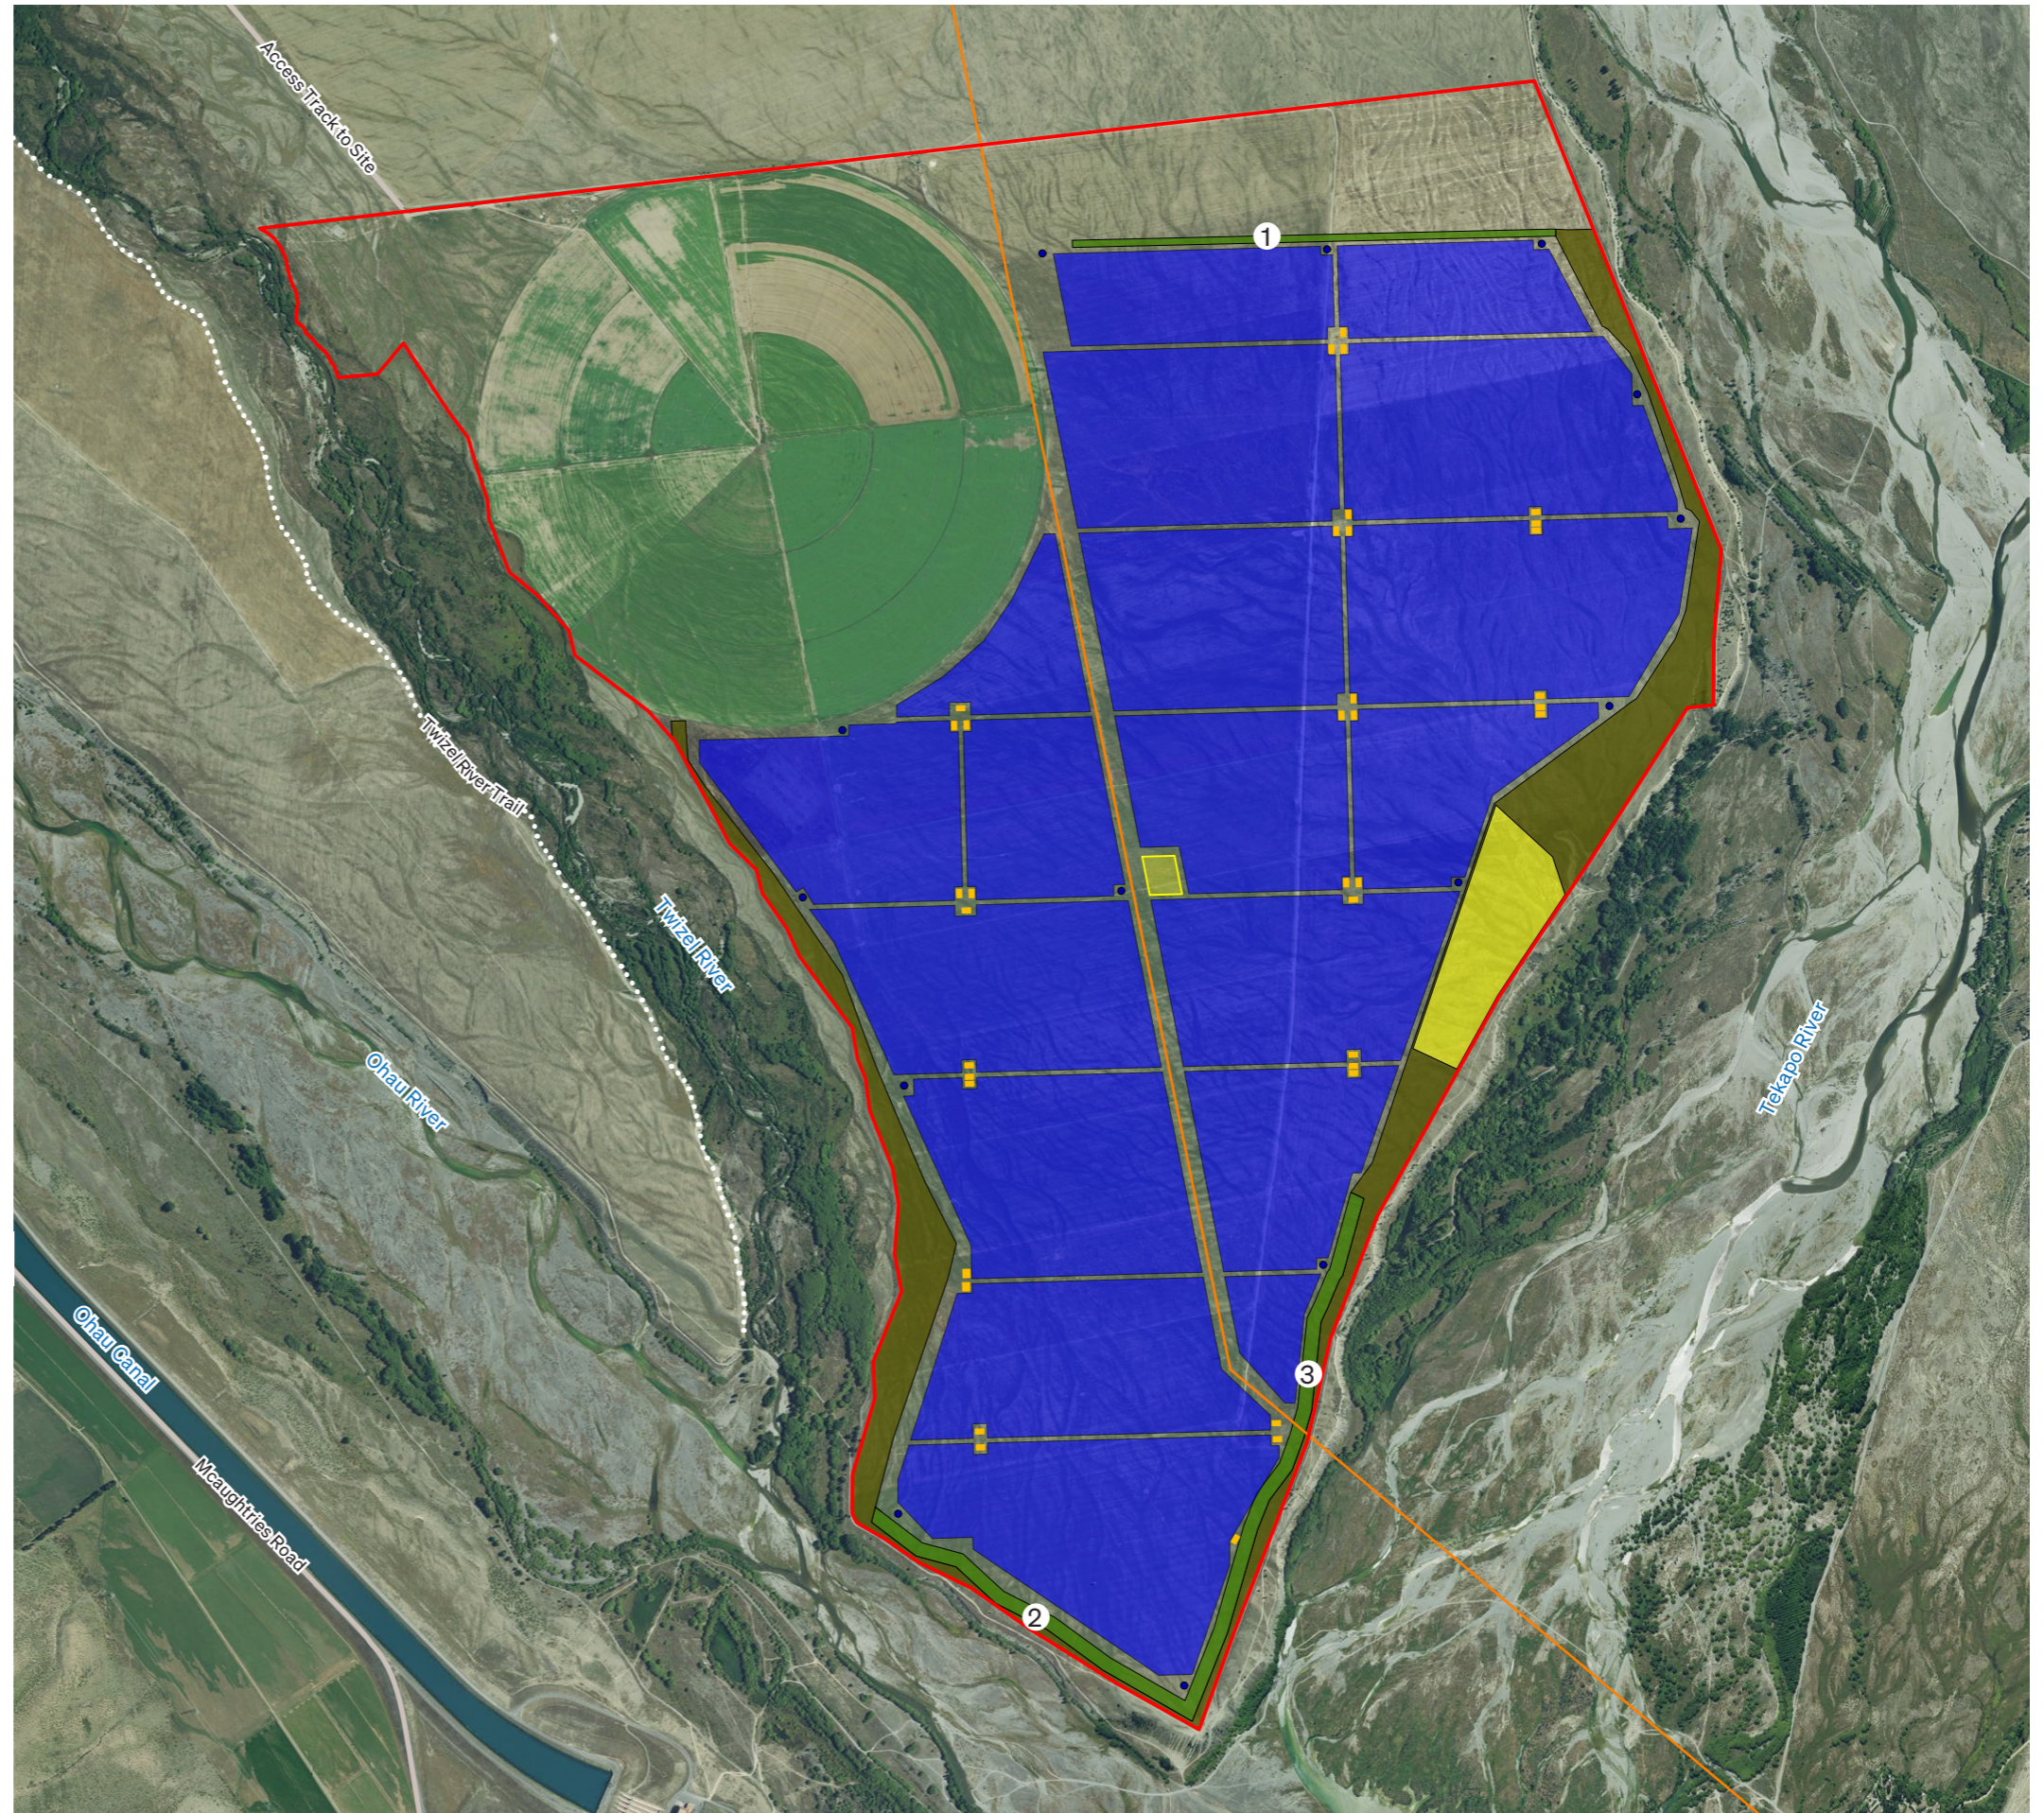

Proposed Landscape Mitigation Plan

Legend	
	Site Boundary - 973ha
	Proposed Solar Panels - 577ha
	Proposed Landscape Mitigation Strip - 10.8ha
	1. Northern Boundary - 1,467m x 7.5m
	2. Southern Boundary - 1,041m x 40m
	3. Eastern Boundary - 1,032m x 35m
	Proposed Reserve Area
	Proposed Enhancement Area
	Location of Inverters
	Location of Substation
	Water Tanks
	National Grid Transimission Line

Landscape Mitigation Plant Palette

Native Boundary Plants

Aristotelia fruticosa
Mountain Wineberry
Mature height: 5- 9m

Coprosma intertexta
Tumbledown Coprosma
Mature height: 5m

Coprosoma propinqua
Mingimingi
Mature height: 3m
Not threatened

Coprosma rigida
Rigid Coprosma
Mature height: 4m

Coprosma virescens
Mikimiki
Mature height: 3m

Corokia cotoneaster
Wire-Netting Bush
Mature height: 3m
Not Threatened

Discaria toumatou
Matagouri
Mature height: 4m
Not Threatened

Leptospermum scoparium
Manuka
Mature height: 4m

Olearia odorata
Scented tree daisy
Mature height: 6m
At Risk - Declining

Phyllocladus alpinus
Mountain Celery Pine
Mature height: 6m

Native Boundary Plants Under Transmission Lines