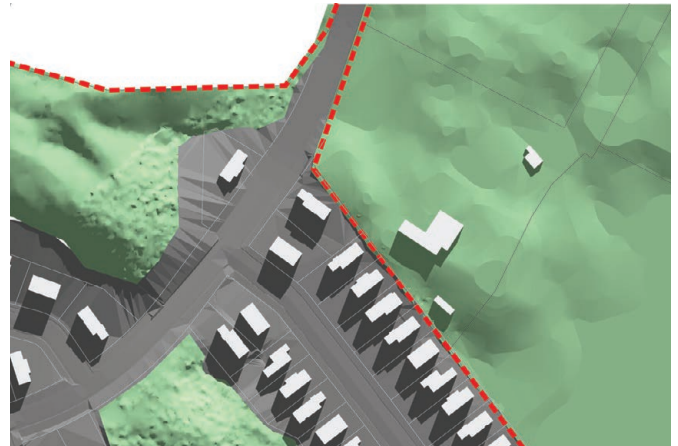

## Study Area 4

Winter Solstice 8 am

Winter Solstice 9 am

Winter Solstice 10 am

Winter Solstice 11 am

Winter Solstice 12 pm

Winter Solstice 1 pm

*Winter Solstice: 21st Jun 2025*