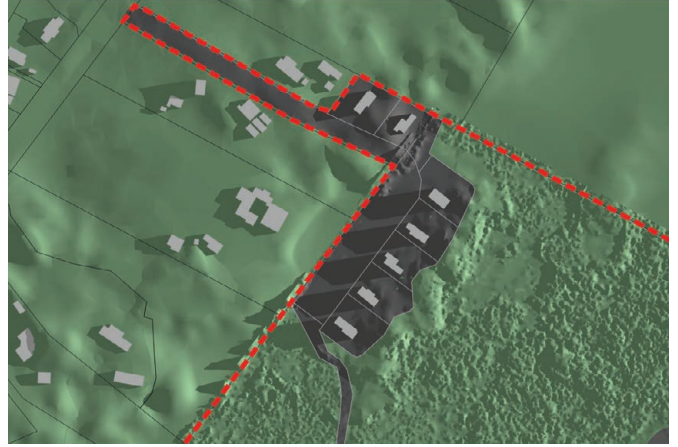

Spring Equinox 8 am