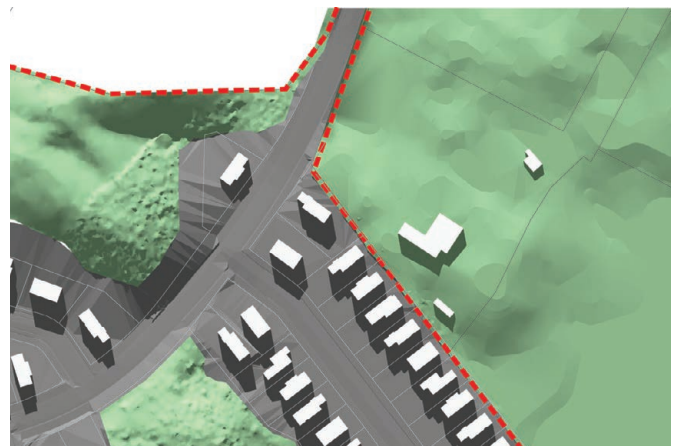

## Study Area 4

Winter Solstice 8 am

Winter Solstice 9 am

Winter Solstice 10 am

Winter Solstice 11 am

Winter Solstice 12 pm

Winter Solstice 1 pm

*Winter Solstice: 21st Jun 2025*