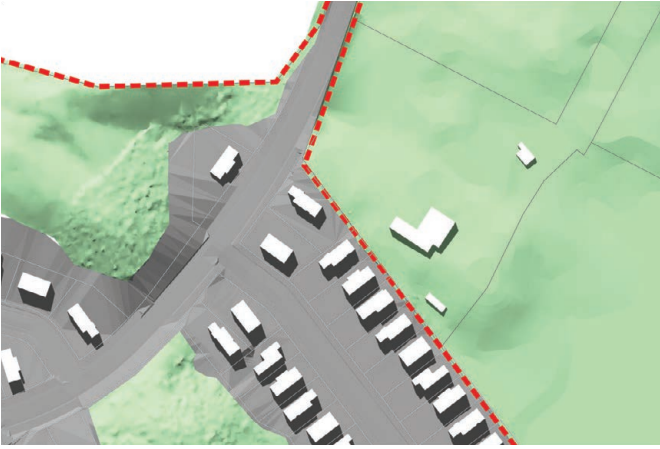

## Study Area 4

Spring Equinox 7 am

Spring Equinox 8 am

Spring Equinox 9 am

Spring Equinox 10 am

Spring Equinox 11 am

Spring Equinox 12 pm

*Spring/Vernal Equinox: 23rd Sep 2025*  
*Sunrise at 06:08*  
*Sunset at 18:18*