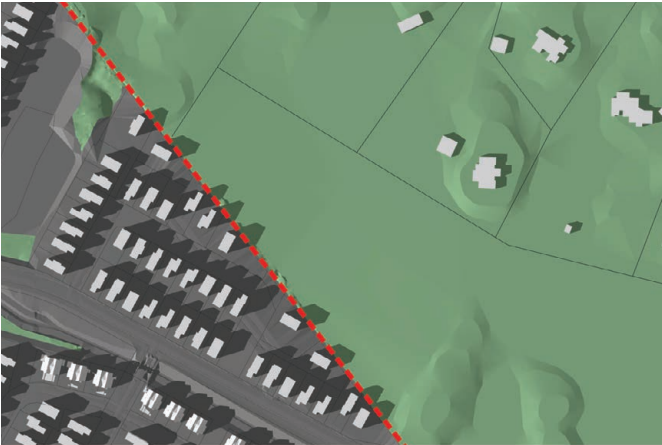

Summer Solstice 7 pm