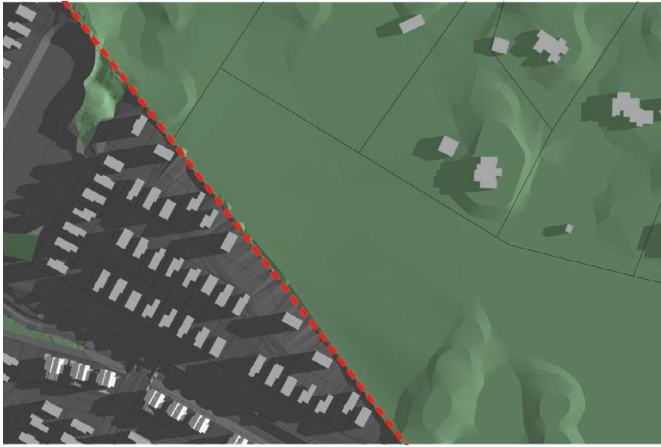

Hourly Shade Analysis

Study Area 3

Spring Equinox 7 am