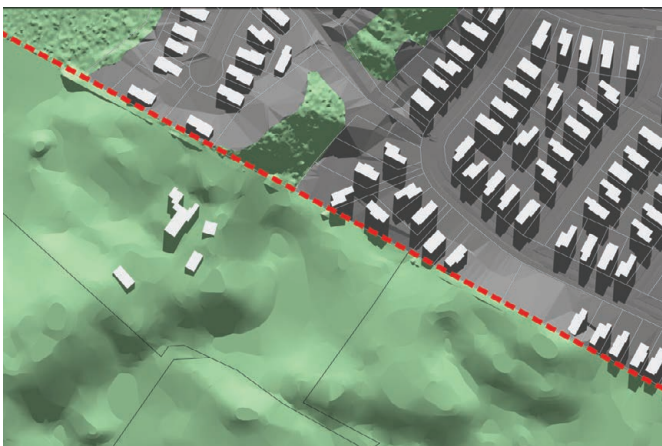

## Study Area 2

Winter Solstice 8 am

Winter Solstice 9 am

Winter Solstice 10 am

Winter Solstice 11 am

Winter Solstice 12 pm

Winter Solstice 1 pm

Winter Solstice: 21st Jun 2025