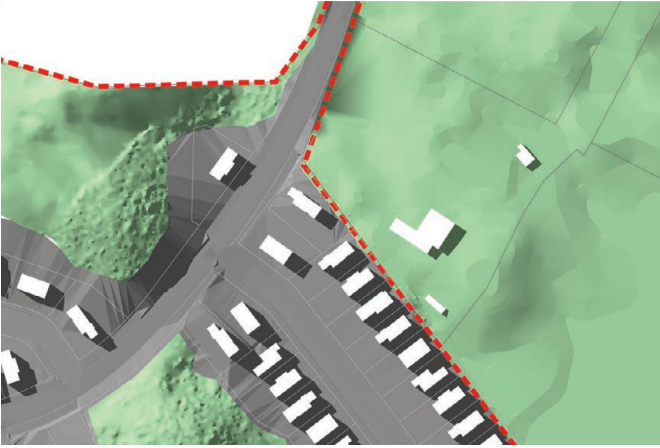

Spring Equinox 3 pm