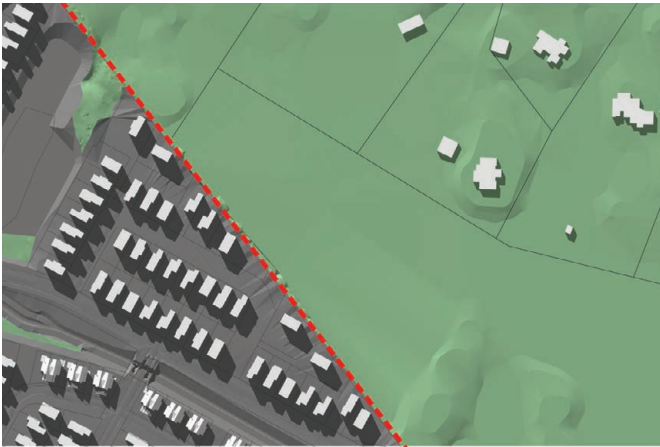

Winter Solstice 2 pm