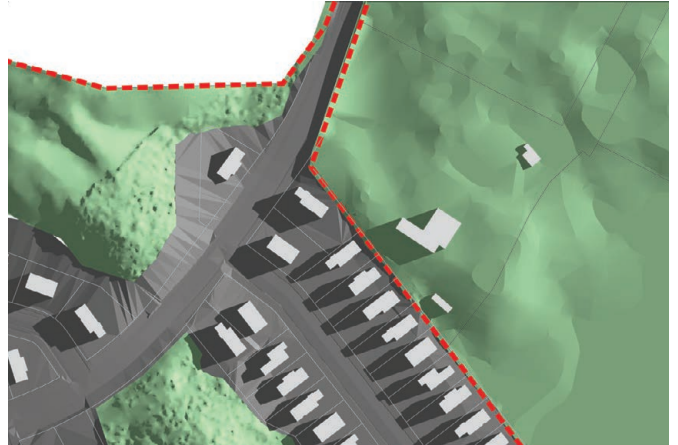

Spring Equinox 8 am