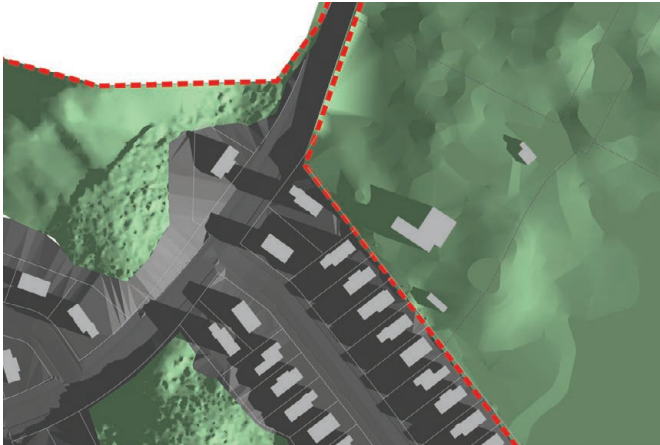

Hourly Shade Analysis

Study Area 4

Summer Solstice 7 am