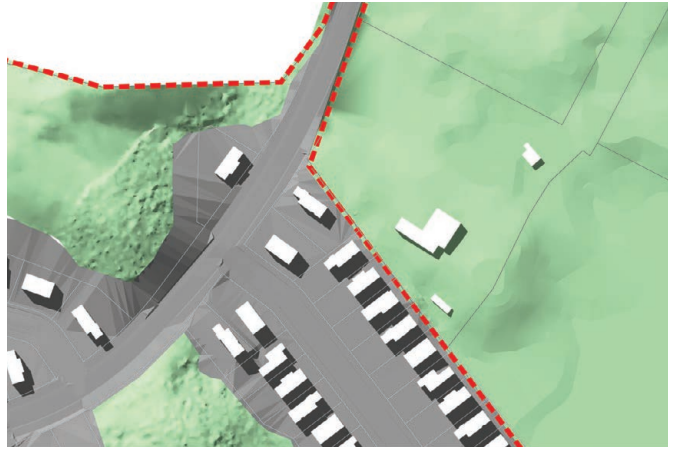

Spring Equinox 2 pm