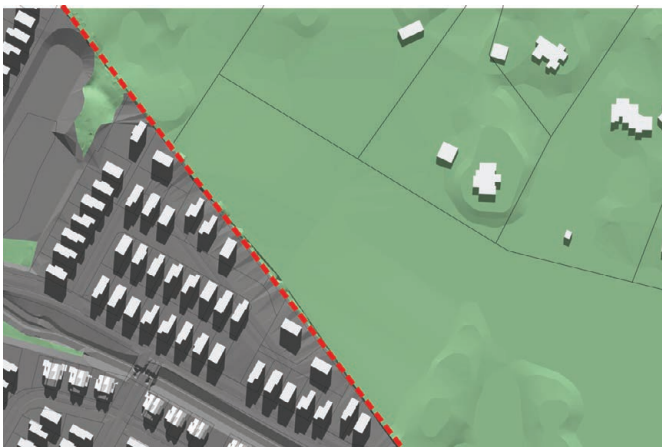

## Study Area 3

Winter Solstice 8 am

Winter Solstice 9 am

Winter Solstice 10 am

Winter Solstice 11 am

Winter Solstice 12 pm

Winter Solstice 1 pm

Winter Solstice: 21st Jun 2025