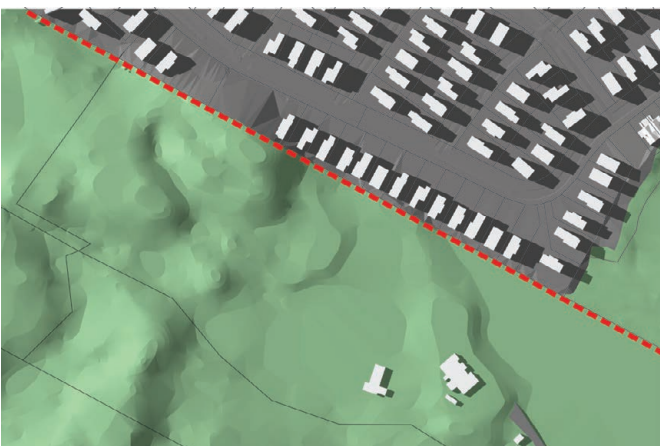

Spring Equinox 12 pm

Spring Equinox 1 pm

Spring Equinox 2 pm

Spring Equinox 3 pm

Spring Equinox 4 pm

Spring Equinox 5 pm

Spring/Vernal Equinox: 23rd Sep 2025  
Sunrise at 06:08  
Sunset at 18:18