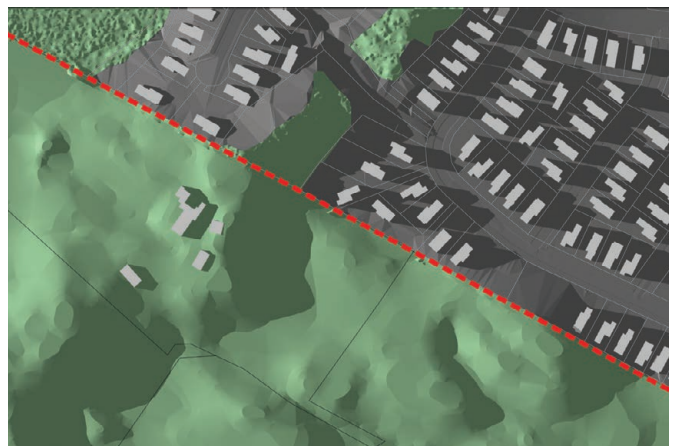

Spring Equinox 12 pm

Spring Equinox 1 pm

Spring Equinox 2 pm

Spring Equinox 3 pm

Spring Equinox 4 pm

Spring Equinox 5 pm

Spring/Vernal Equinox: 23rd Sep 2025  
Sunrise at 06:08  
Sunset at 18:18