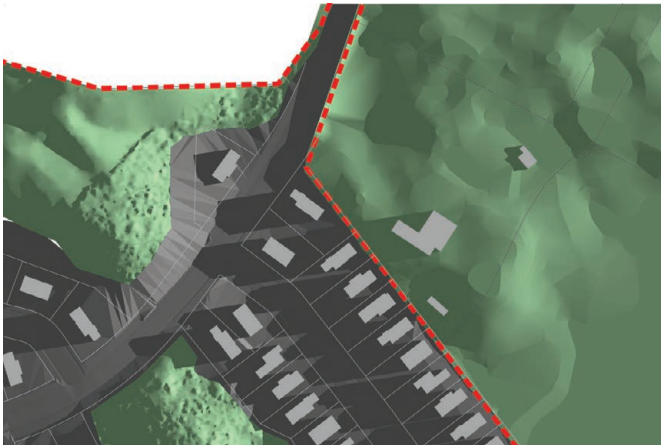

Hourly Shade Analysis

Study Area 4

Spring Equinox 7 am