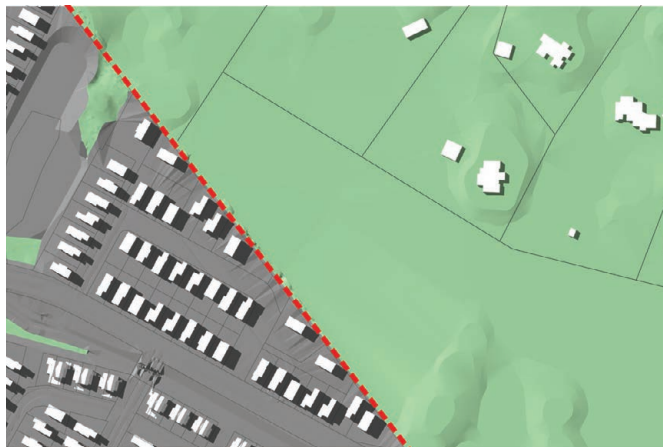

Spring Equinox 3 pm