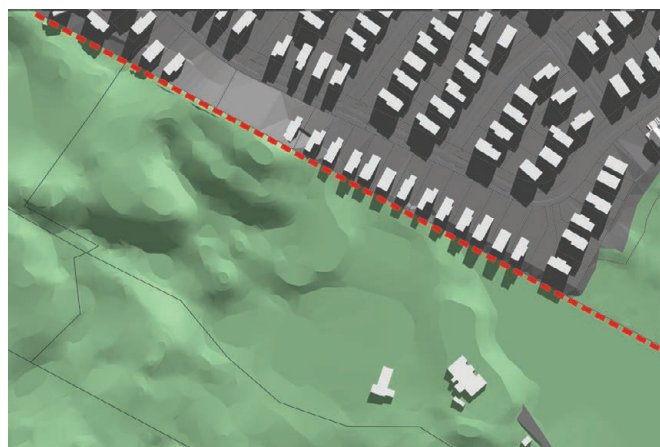

## Study Area 1

Winter Solstice 8 am

Winter Solstice 9 am

Winter Solstice 10 am

Winter Solstice 11 am

Winter Solstice 12 pm

Winter Solstice 1 pm

Winter Solstice: 21st Jun 2025  
Sunrise at 07:46  
Sunset at 16:58