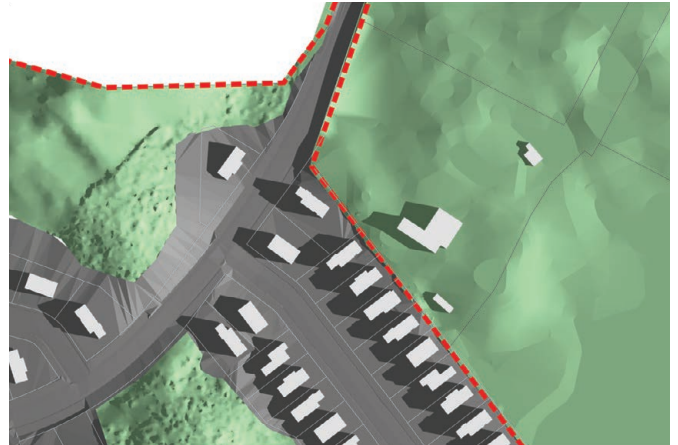

Summer Solstice 8 am