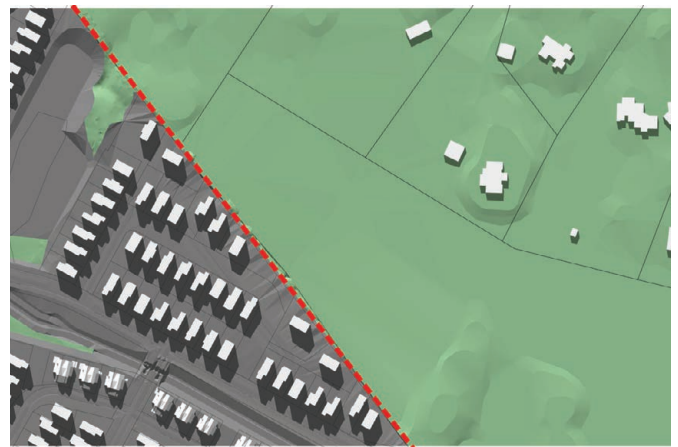

## Study Area 3

Winter Solstice 8 am

Winter Solstice 9 am

Winter Solstice 10 am

Winter Solstice 11 am

Winter Solstice 12 pm

Winter Solstice 1 pm

Winter Solstice: 21st Jun 2025