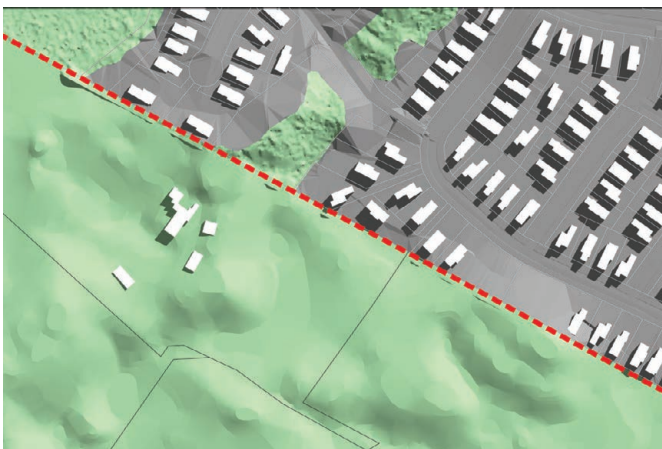

## Study Area 2

Spring Equinox 6 am

Spring Equinox 7 am

Spring Equinox 8 am

Spring Equinox 9 am

Spring Equinox 10 am

Spring Equinox 11 am

*Spring/Vernal Equinox: 23rd Sep 2025*  
*Sunrise at 06:08*  
*Sunset at 18:18*