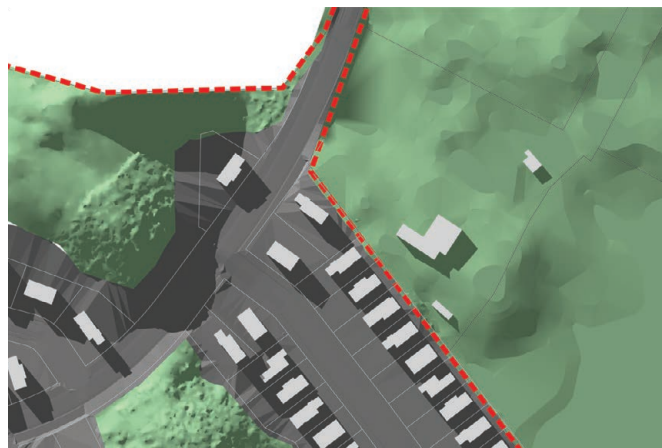

Winter Solstice 3 pm