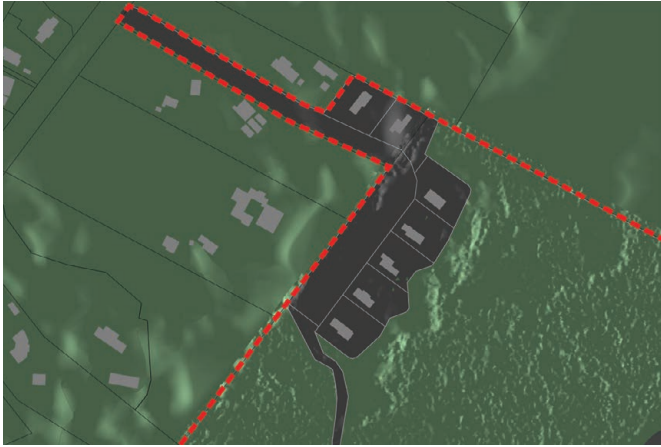

Hourly Shade Analysis

Study Area 5

Spring Equinox 7 am