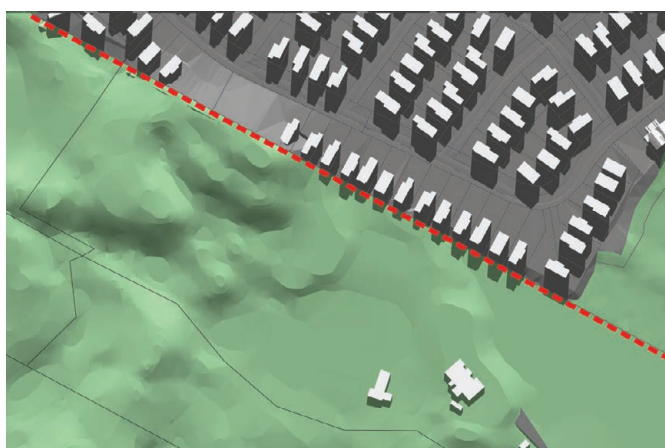

## Study Area 1

Winter Solstice 8 am

Winter Solstice 9 am

Winter Solstice 10 am

Winter Solstice 11 am

Winter Solstice 12 pm

Winter Solstice 1 pm

Winter Solstice: 21st Jun 2025  
Sunrise at 07:46  
Sunset at 16:58