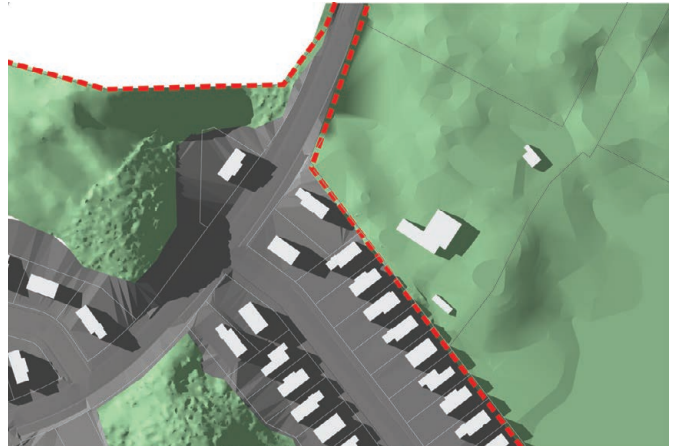

Spring Equinox 4 pm