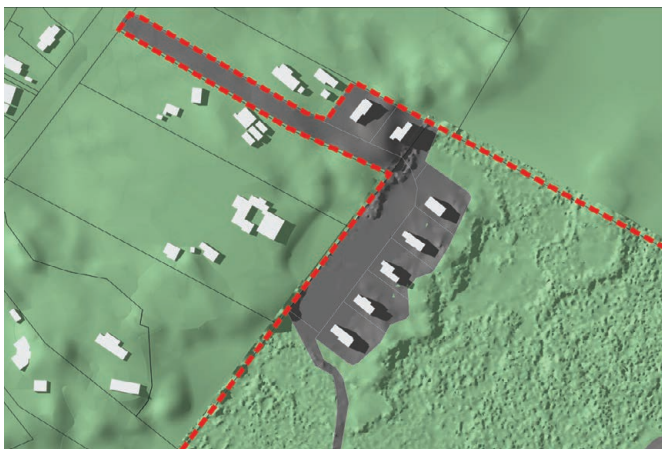

Spring Equinox 1 pm

Spring Equinox 2 pm

Spring Equinox 3 pm

Spring Equinox 4 pm

Spring Equinox 5 pm

Spring Equinox 6 pm

Spring/Vernal Equinox: 23rd Sep 2025  
Sunrise at 06:08  
Sunset at 18:18