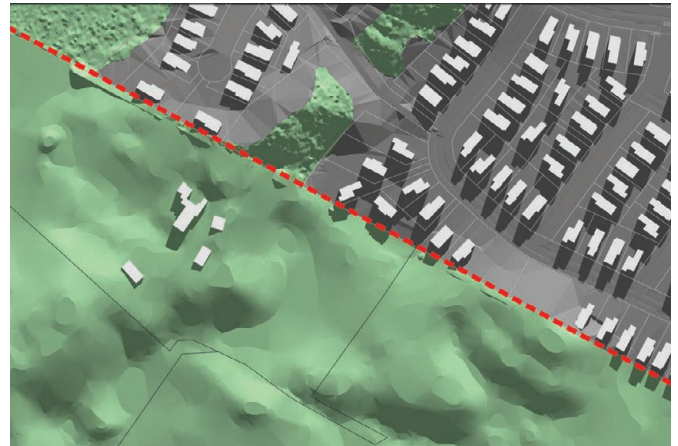

## Study Area 2

Winter Solstice 8 am

Winter Solstice 9 am

Winter Solstice 10 am

Winter Solstice 11 am

Winter Solstice 12 pm

Winter Solstice 1 pm

Winter Solstice: 21st Jun 2025