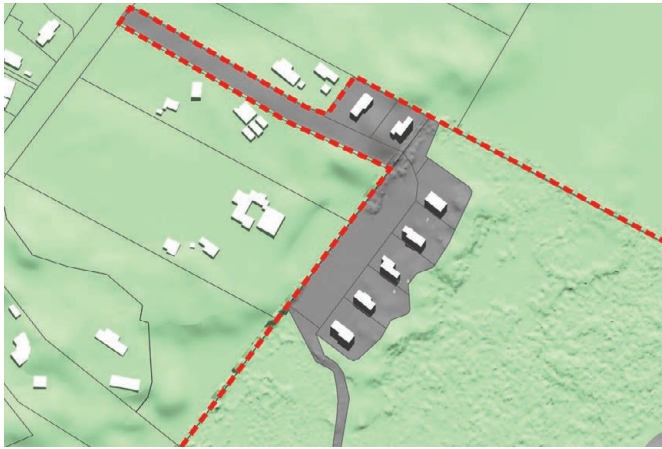

## Study Area 5

Spring Equinox 7 am

Spring Equinox 8 am

Spring Equinox 9 am

Spring Equinox 10 am

Spring Equinox 11 am

Spring Equinox 12 pm

Spring/Vernal Equinox: 23rd Sep 2025  
Sunrise at 06:08  
Sunset at 18:18