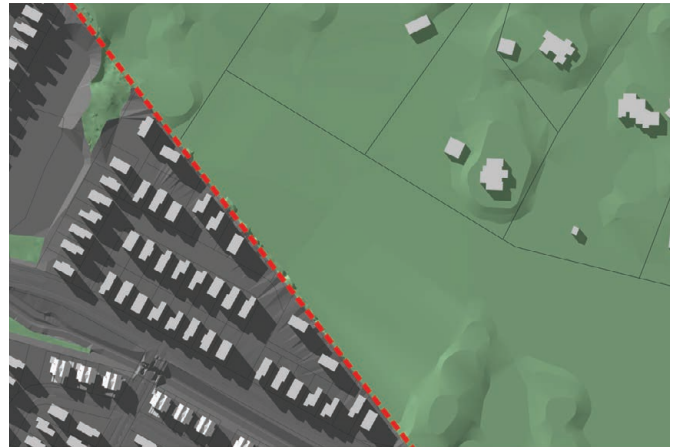

Winter Solstice 3 pm