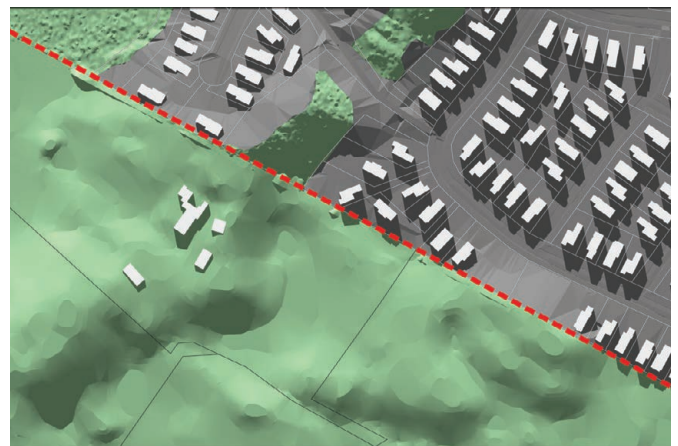

## Study Area 2

Winter Solstice 8 am

Winter Solstice 9 am

Winter Solstice 10 am

Winter Solstice 11 am

Winter Solstice 12 pm

Winter Solstice 1 pm

Winter Solstice: 21st Jun 2025