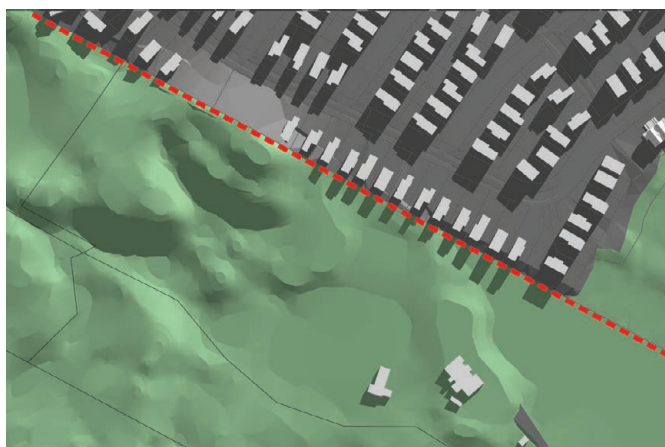

## Study Areas 1 to 5

Buildings located to comply with all standards, including setback distance from the rural boundary.

Figure 178. Shading Study areas

# Hourly Shade Analysis

## Study Area 1

Winter Solstice 8 am

Winter Solstice 9 am

Winter Solstice 10 am

Winter Solstice 11 am

Winter Solstice 12 pm

Winter Solstice 1 pm

Winter Solstice: 21st Jun 2025  
Sunrise at 07:46  
Sunset at 16:58