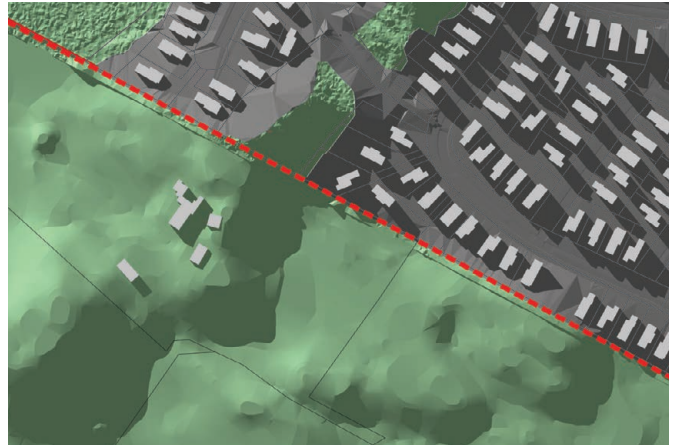

Winter Solstice 3 pm