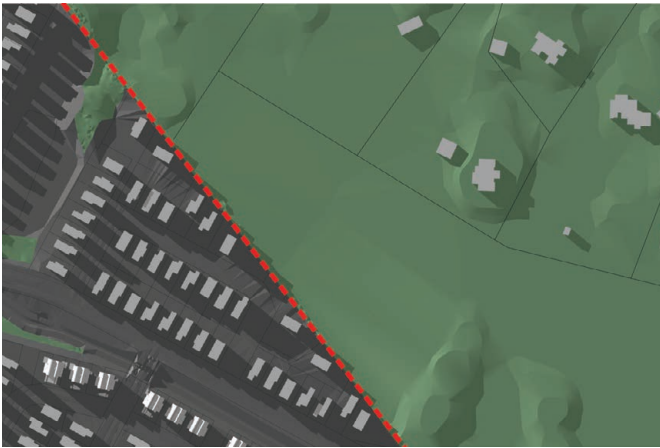

Sunrise at 07:46

Sunset at 16:58

Winter Solstice 2 pm

Winter Solstice 3 pm

Winter Solstice 4 pm

Winter Solstice 5 pm

*Winter Solstice: 21st Jun 2025*  
*Sunrise at 07:46*  
*Sunset at 16:58*