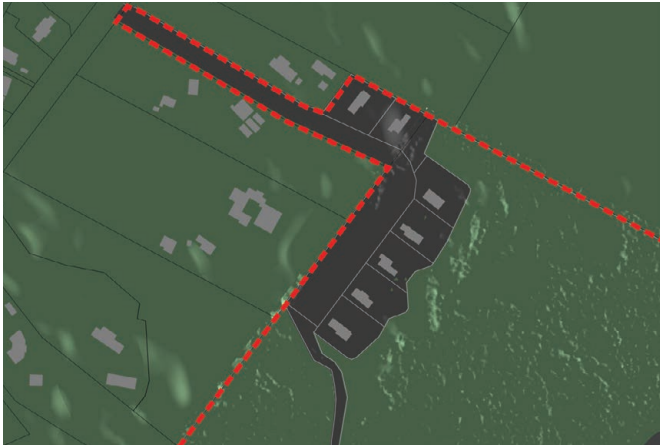

Hourly Shade Analysis

Study Area 5

Winter Solstice 8 am