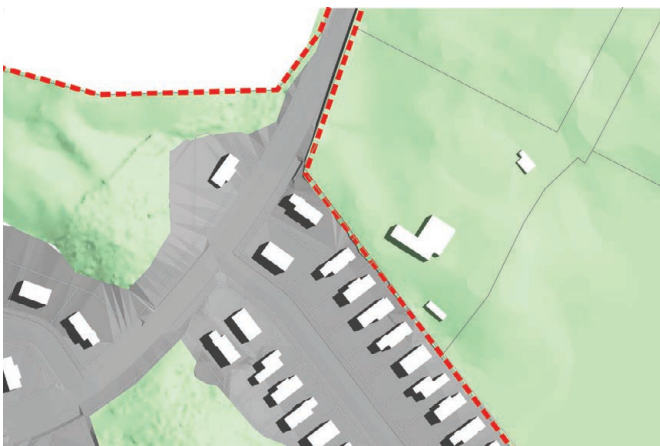

## Study Area 4

Summer Solstice 7 am

Summer Solstice 8 am

Summer Solstice 9 am

Summer Solstice 10 am

Summer Solstice 11 am

Summer Solstice 12 pm

*Summer Solstice: 22nd Dec 2025*