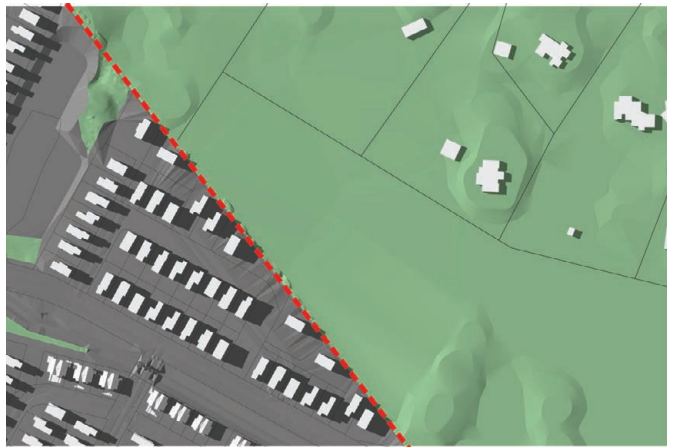

Spring Equinox 4 pm