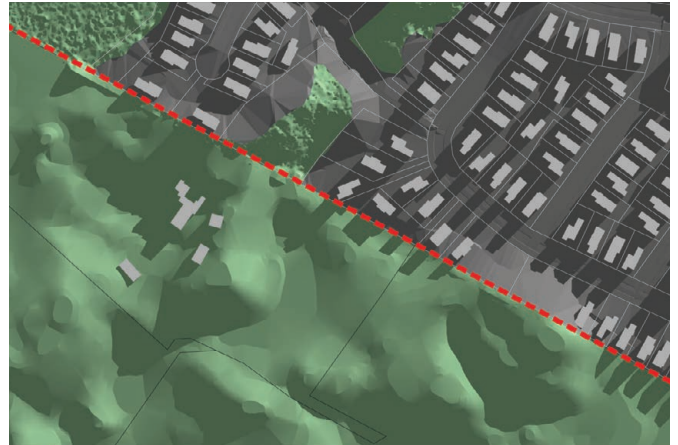

Winter Solstice 9 am