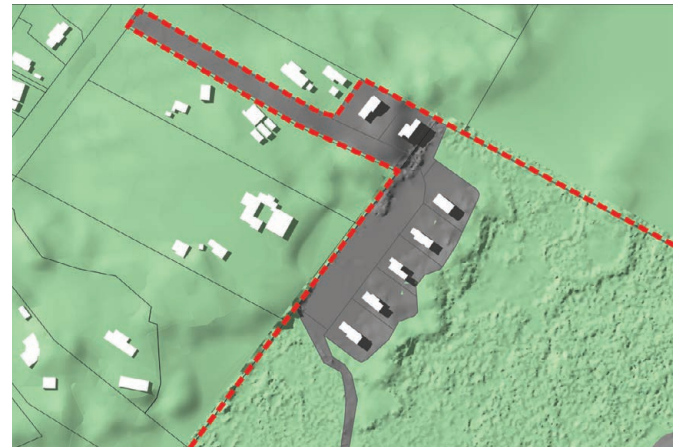

Spring Equinox 4 pm