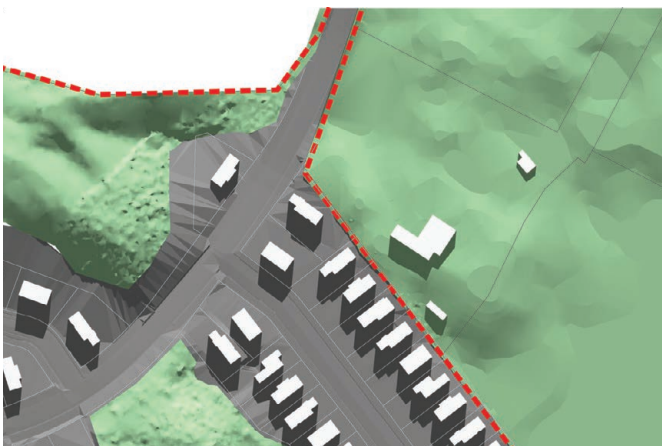

## Study Area 4

Winter Solstice 8 am

Winter Solstice 9 am

Winter Solstice 10 am

Winter Solstice 11 am

Winter Solstice 12 pm

Winter Solstice 1 pm

*Winter Solstice: 21st Jun 2025*