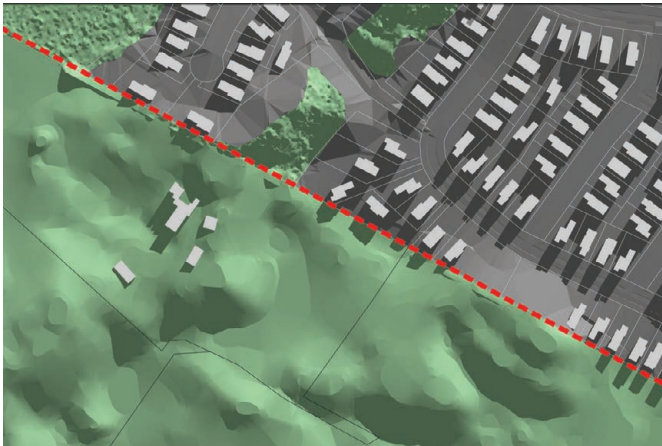

## Study Area 2

Winter Solstice 8 am

Winter Solstice 9 am

Winter Solstice 10 am

Winter Solstice 11 am

Winter Solstice 12 pm

Winter Solstice 1 pm

Winter Solstice: 21st Jun 2025