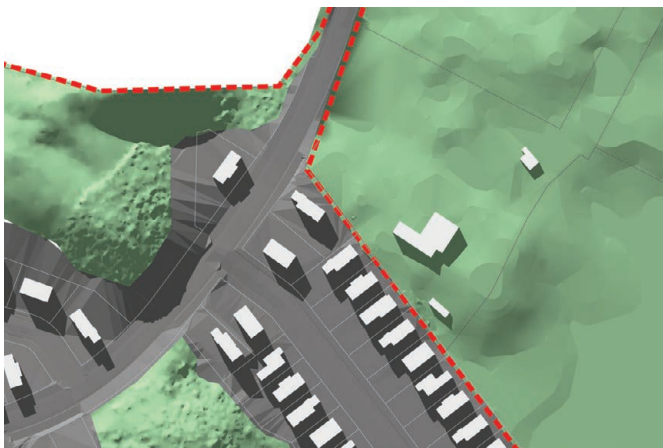

Winter Solstice 2 pm