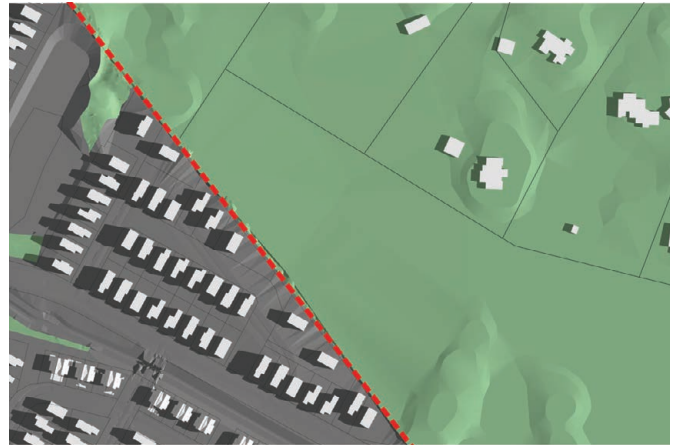

Summer Solstice 8 am