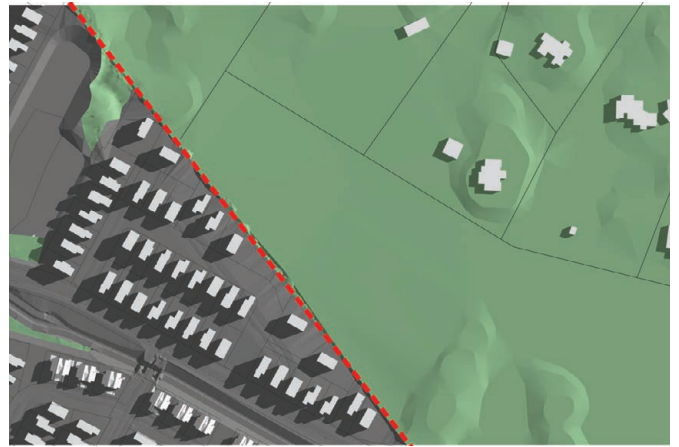

Spring Equinox 8 am